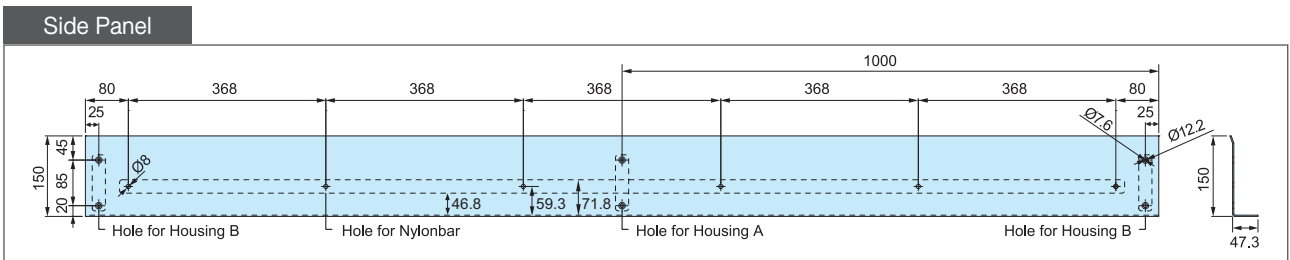

GUIDE CHANNEL

(Dimensions in mm)

GUIDE CHANNEL ORDERING

ST-GCS 072ES. 150 / A,C : 200M