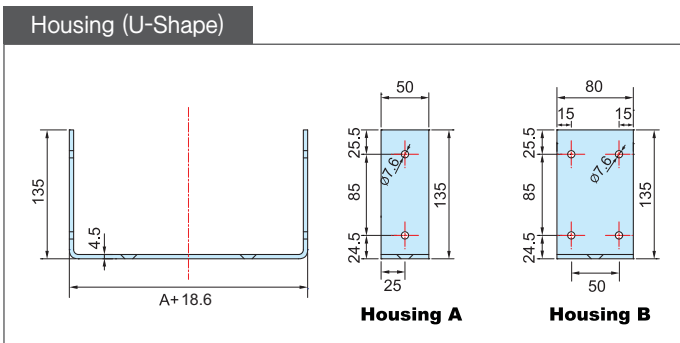

GUIDE CHANNEL

(Dimensions in mm)

GUIDE CHANNEL ORDERING

ST-GCS 072ES. 150 / A,C : 200M