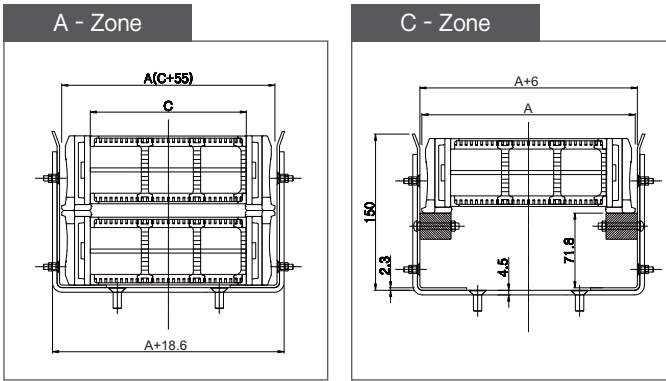

GUIDE CHANNEL

(Dimensions in mm)

GUIDE CHANNEL ORDERING

ST-GCS 072ES. 150 / A,C : 200M