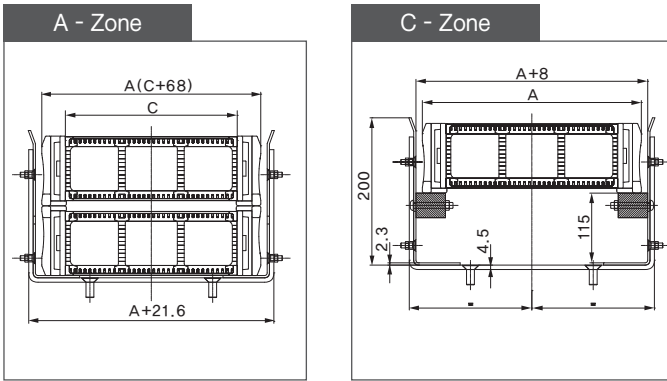

GUIDE CHANNEL

(Dimensions in mm)

GUIDE CHANNEL ORDERING

ST-GCS 120ES. 200 / A,C : 200M