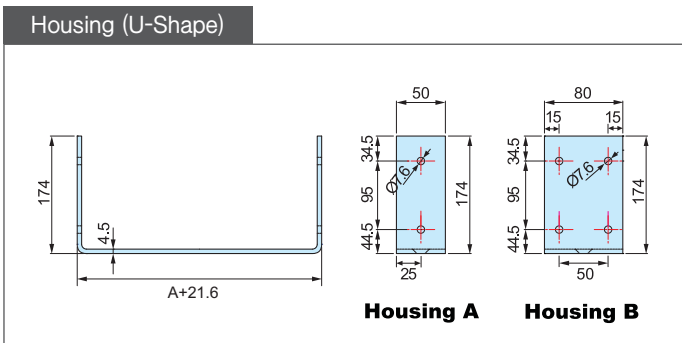

GUIDE CHANNEL

(Dimensions in mm)

GUIDE CHANNEL ORDERING

ST-GCS 120ES. 200 / A,C : 200M