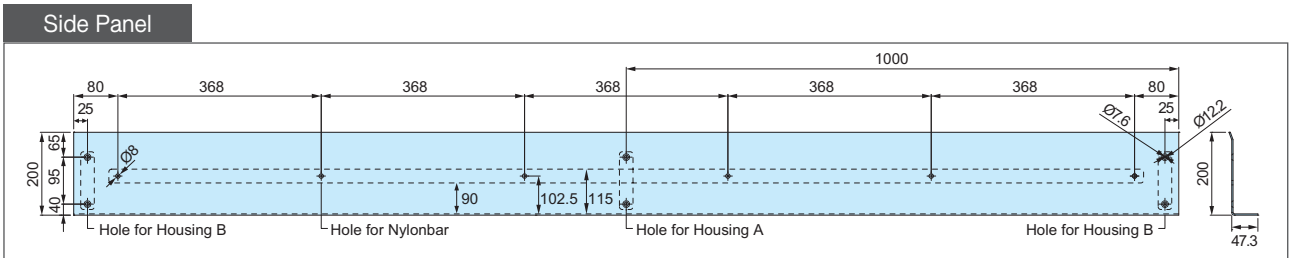

GUIDE CHANNEL

(Dimensions in mm)

GUIDE CHANNEL ORDERING

ST-GCS 120ES. 200 / A,C : 200M